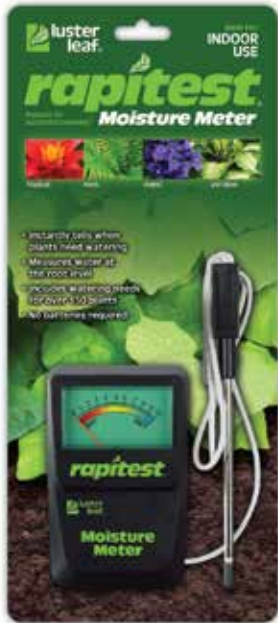

INDOOR METERS

Moisture Meter

1820 - 6 Per Case

Instantly tells when plants need watering. Measures water at the root level. No batteries required.

Light & Moisture Meter

1830 - 6 Per Case

Indicates when plants need watering & measures how much light your plants are receiving. No batteries required.

Light Intensity Meter

1877 - 6 Per Case

Designed to measure plant light requirements: Sunlight, metal halide, fluorescent and others. No batteries required.

MINI TESTERS

Moisture Tester

1810 - 12 Case

pH Tester